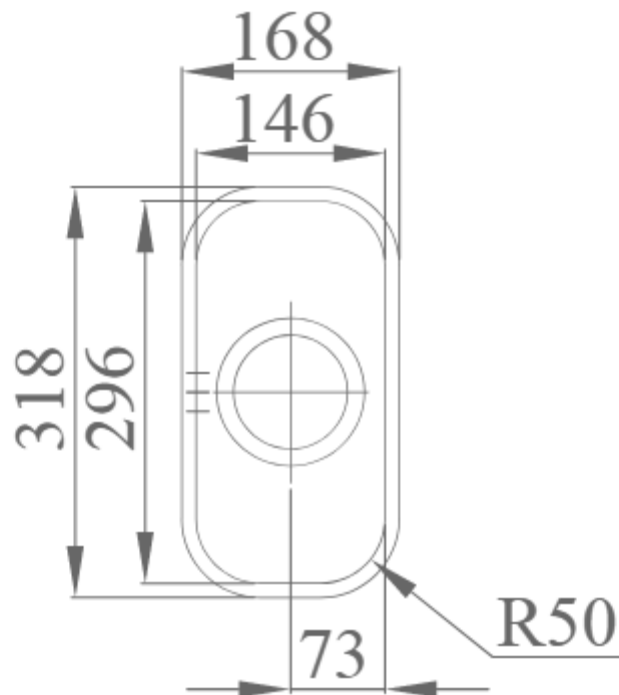

## FEATURES

- Undermounted sink
- Bowl Measure: 146x296mm
- Depth: 150mm

meco international pty ltd.

[meco.com.au](http://meco.com.au)

for all sales & product inquiries email [sales@meco.com.au](mailto:sales@meco.com.au) or call (02) 9618 6999